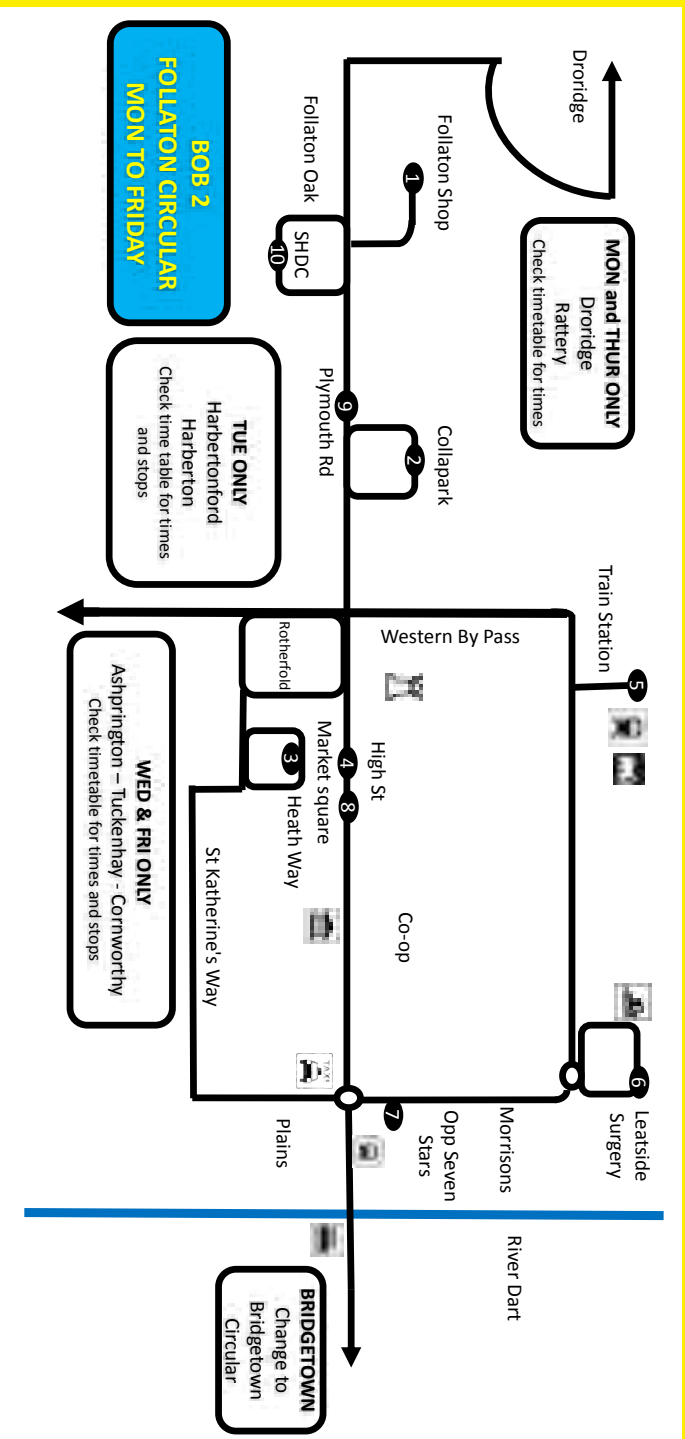

# Route map - Bob 2 **F**

Follaton Circular - MON to FRI

# Our services

**BOB 1** Bridgetown Circular and services to Dartington, Stoke Gabriel and Harbertonford

**BOB 2** Follaton Circular and services to Rattery, Harbertonford and Cornworthy

**HIRE BOB**  
15/16 seater minibuses available for hire, self-drive or with a driver

## BOB 2 **H** Harbertonford to Totnes

Totnes Opp Seven Stars - Depart	–	12.45	<b>THIS SERVICE RUNS TUESDAY ONLY</b>  Single - £1.50 Return - £2.50
Town Centre	–	12.50	
Harbertonford	9.10	–	
Harberton	9.15	13.00	
Harbertonford	–	13.10	
Totnes Rotherfold	9.20	13.20	

## BOB 2 **F** Follaton - Totnes Town Circular MONDAY to FRIDAY

Map

Follaton shop	①	9.30	10.30	11.30	12.30	13.30 *NWF	14.30	15.30
Collapark	②	9.35	10.35	11.35	12.35	13.35 *NWF	14.35	15.35
The Lamb/Heath Way car park	③	9.40	10.40	11.40	12.40	13.40	14.40	15.40
Town Centre	④	9.45	10.45	11.45	12.50	13.45	14.45	15.45
Train Station (Forecourt)	⑤	10.00	11.00	12.00	Village returns See Above	14.00	15.00	16.00
Leatside Surgery via Sports Centre	⑥	10.05	11.05	12.05		14.05	15.05	16.05
Totnes Opp Seven Stars	⑦	10.10	11.10	12.10		14.10	15.10	16.10
Town Centre	⑧	10.15	11.15	12.15		14.15	15.15	16.15
Plymouth Rd	⑨	10.20	11.20	12.20		14.20	15.20	16.20
Follaton House (Follaton Oak)	⑩	10.25	11.25	12.25	14.25	15.25	16.25	
Follaton Shop		10.30	11.30	12.30	14.30	15.30	16.30 *	