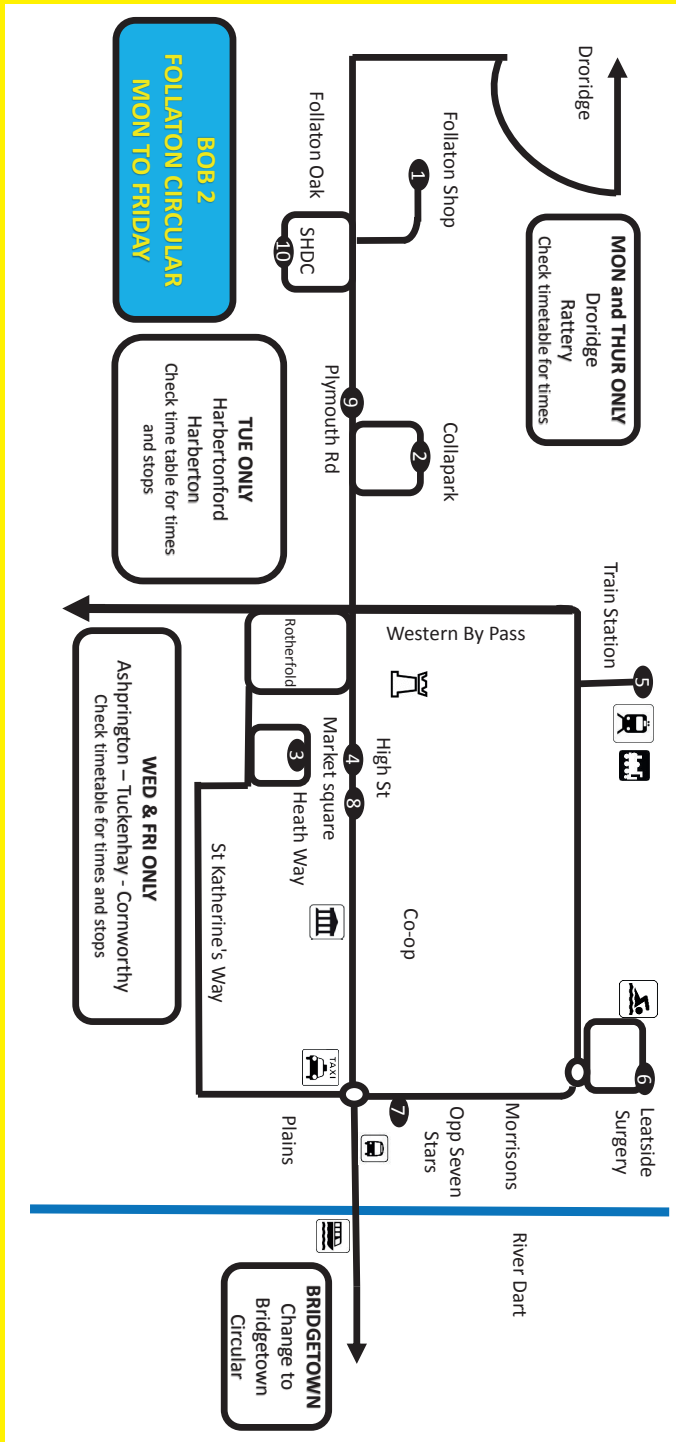

Route map - Bob 2 **F**

Follaton Circular - MON to FRI

Our services

BOB 1 Bridgetown Circular and services to Dartington, Stoke Gabriel and Harbertonford

BOB 2 Follaton Circular and services to Rattery, Harbertonford and Cornworthy

HIRE BOB
15/16 seater minibuses available for hire, self-drive or with a driver

Get involved

Bob the Bus is operated by the Totnes and Rural Community Bus Association - a charity run by a group of volunteers. There are lots of ways you can get involved, by becoming a:

**TRUSTEE • COMMITTEE MEMBER
FUNDRAISER • VOLUNTEER DRIVER**