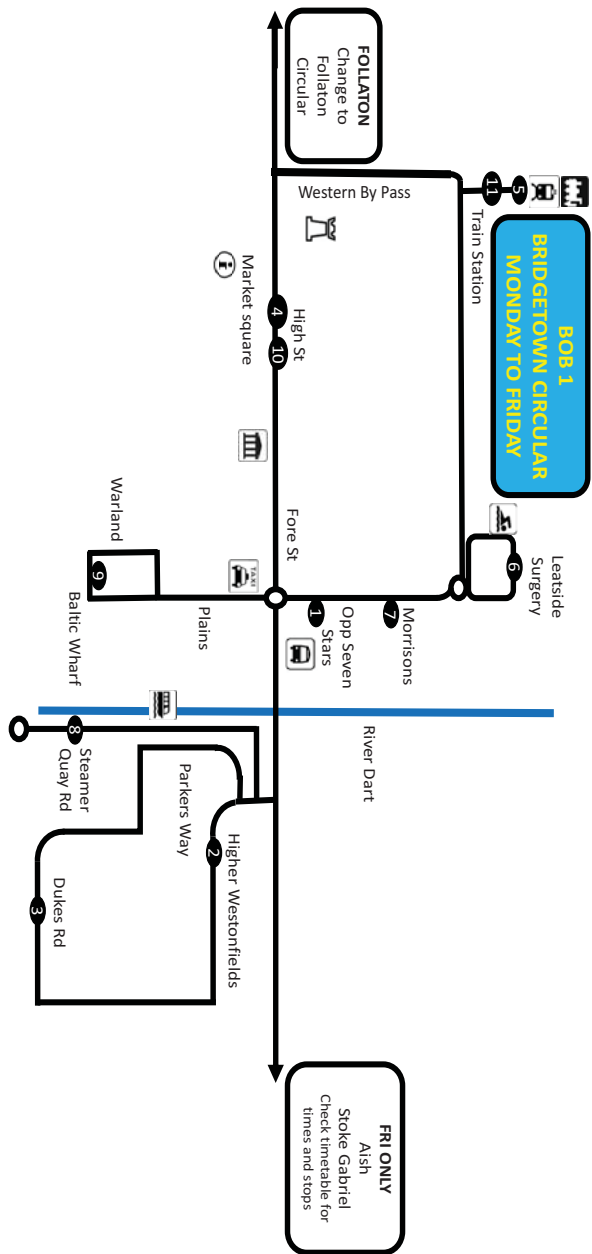

Route map - Bob 1 **B**

Bridgetown Circular - MON to FRI

Our services

BOB 1 Bridgetown Circular and services to Stoke Gabriel

BOB 2 Follaton Circular and services to Ashprington, Tuckenhay and Cornworthy

HIRE BOB
15/16 seater minibuses available for hire

Get involved

Bob the Bus is operated by Totnes and Rural Community Transport - a charity run by a group of volunteers. There are lots of ways you can get involved, by becoming a:

**TRUSTEE • COMMITTEE MEMBER
FUNDRAISER • VOLUNTEER DRIVER**

Bob 1

Totnes and Rural Community Transport

Timetable and Service Information Winter 2020/21

These services are normally operated by a low floor accessible vehicle

Contact us

☎ 07800 745332
✉ bobthebushire@yahoo.com
🌐 bobthebus.org.uk