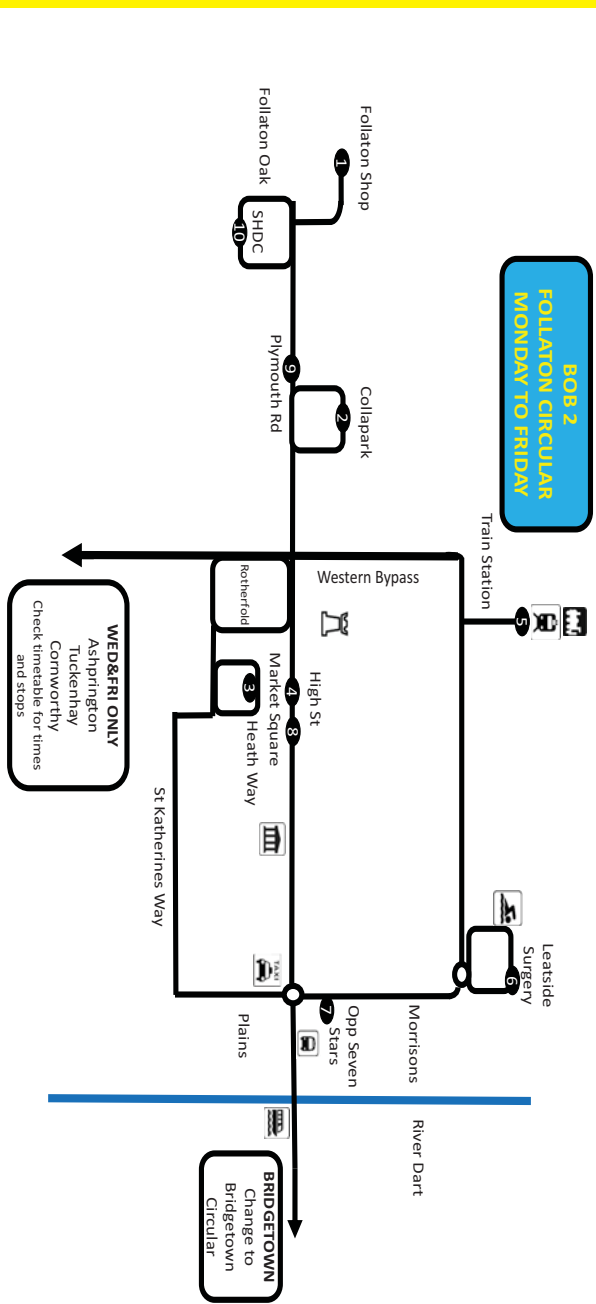

Route map - Bob 2 F

Follaton Circular - MON to FRI

Our services

BOB 1 Bridgetown Circular and services to Stoke Gabriel

BOB 2 Follaton Circular and services to Ashprington, Tuckenhay, and Cornworthy

HIRE BOB
15/16 seater minibuses available for hire

Get involved

Bob the Bus is operated by the Totnes and Rural Community Transport - a charity run by a group of volunteers. There are lots of ways you can get involved, by becoming a:

**TRUSTEE • COMMITTEE MEMBER
FUNDRAISER • VOLUNTEER DRIVER**

Bob 2

Totnes and Rural Community Transport

Timetable and Service Information Winter 2020/21

These services are normally operated by a low floor accessible vehicle

Contact us

☎ 07800 745332
✉ bobthebushire@yahoo.com
🌐 bobthebus.org.uk