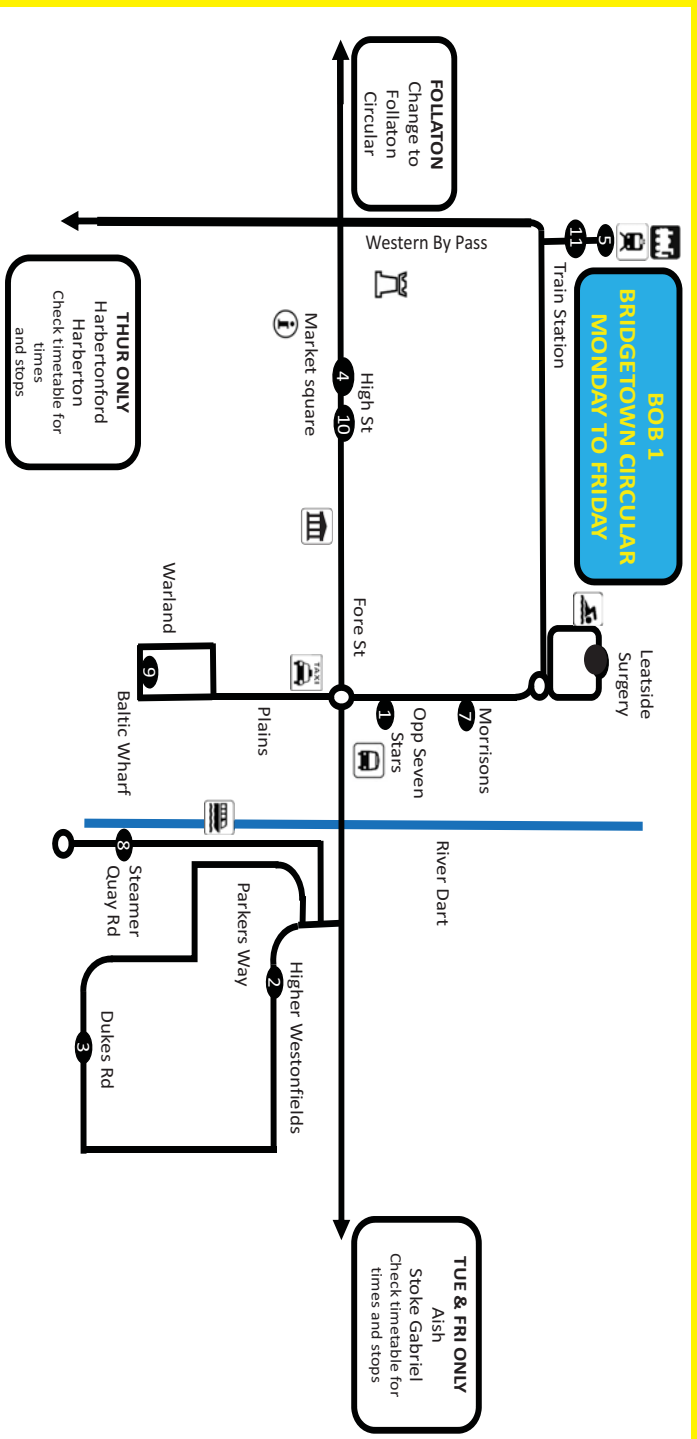

Route map - Bob 1 **B**

Bridgetown Circular - MON to FRI

Our services

BOB 1 Bridgetown Circular and services to Stoke Gabriel and Harberton/ford

BOB 2 Follaton Circular and services to Harberton/ford, Ashprington, Tuckenhay and Cornworthy

HIRE BOB
15/16 seater minibuses available for hire