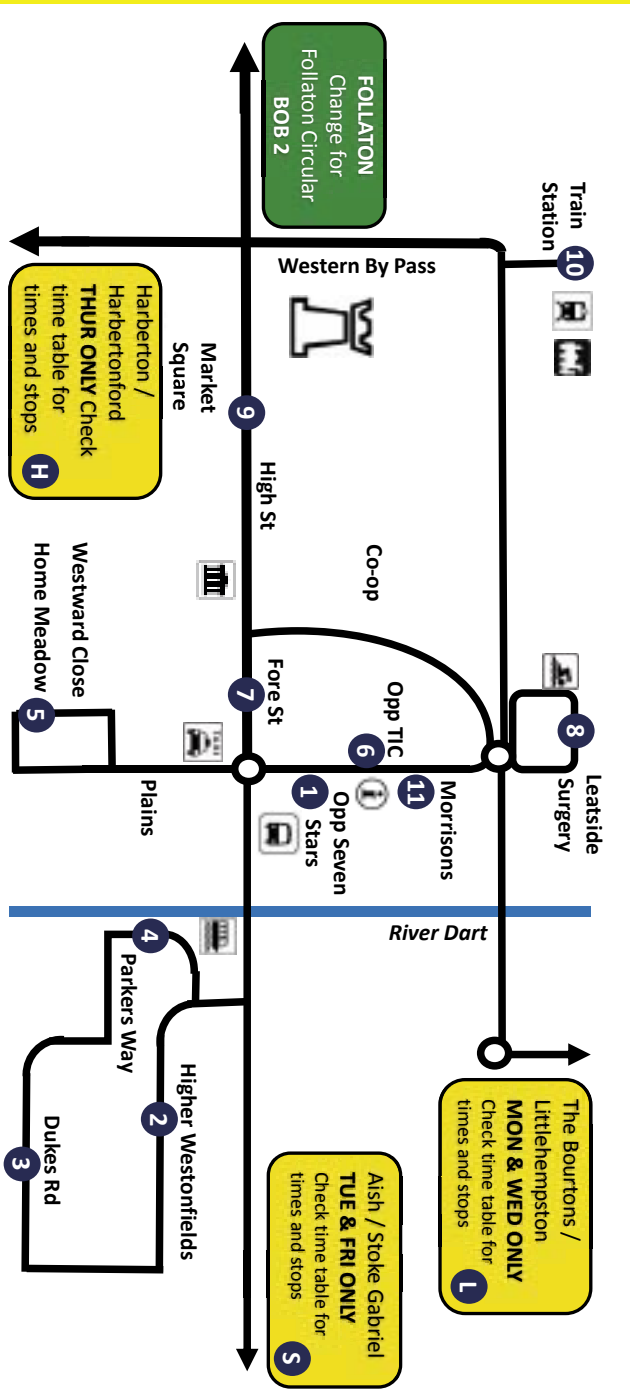

Route map - Bob 1 **B**

Bridgetown Circular - MON to FRI

Our services

BOB 1 Bridgetown Circular and services to Littlehempston, Stoke Gabriel and Harbertonford

BOB 2 Follaton Circular and services to Rattery, Harbertonford and Cornworthy

Continues as 10.00 circular service

BOB 1 H Harbertonford to Totnes
THURSDAY ONLY

Fare £2.50 (H/ford) /
£1.50 (H/ton) Return

Totnes Coronation Rd Opp TIC - Departs	—	13.00
Harbertonford	9.30	—
Harberton	9.35	13.10
Harbertonford	—	13.15
Totnes Rotherfold	9.45	—

Continues as 10.00 circular service

BOB 1 S Stoke Gabriel to Totnes
TUESDAY & FRIDAY ONLY

Fare £3.00
Return

Totnes Opp Seven Stars - Dep	9.00	13.00
Bridgetown Hill		
Longcombe		
Stoke Gabriel (Post Office)	9.30	13.30
Rydon Cross		
Aish via Combe House Lane	9.40	13.40
Bridgetown Hill		
Totnes - The Plains		
Totnes - Rotherfold	9.50	13.50

Continues as 10.00 circular service

Any questions? Contact us!

☎ 07800 745332

✉ bobthebushire@yahoo.com

🖥 bobthebus.org.uk

BOB 1 B Bridgetown - Totnes Town Circular MONDAY to FRIDAY

Fare £1.00
Return

MAP								
1	Totnes Opp Seven Stars - Departs	10.00	11.00	12.00	—	14.00	15.00	16.00
2	Higher Westonfields (Stafford Court)	10.05	11.05	12.05	—	14.05	15.05	16.05
3	Dukes Rd	10.10	11.10	12.10	—	14.10	15.10	16.10
4	Parkers Way via Lansdowne Park	10.15	11.15	12.15	—	14.15	15.15	16.15
5	Westward close (Home Meadow)	10.20	11.20	12.20	—	14.20	15.20	16.20
6	Totnes Coronation Rd Opp TIC - Departs	10.30	11.30	12.30	13.30 NTF	14.30	15.30	16.30
7	Lower Fore St				NTF			
8	Leatside Surgery via Pavilions	10.40	11.40	12.40	13.40 NTF	14.40	15.40	
9	High St (Market Square)	10.45	11.45	12.45	13.45 NTF	14.45	15.45	
10	Train Station (Forecourt)	10.55	11.55	12.55	13.55	14.55	15.55	
11	Coronation Rd (Morrisons)							